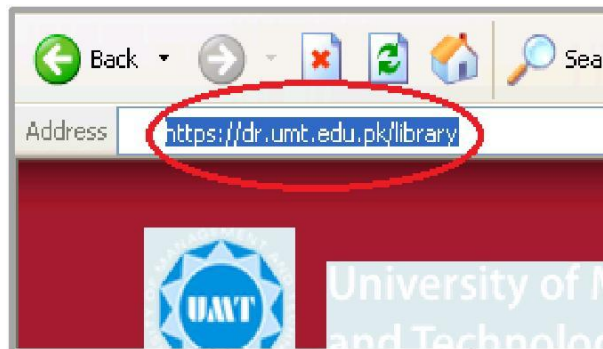

## Library Digital Resources

Following is an e-a-s-y How To for accessing library digital resources.

- 1- Open your internet browser. You can use any browser which you normally use to access internet
- 2- Type the address <https://dr.umt.edu.pk/library>.

**Note: Digital Resources are secure site therefore you must start your address with https://**

- 3- If you are using Internet Explorer following window will appear. Click on “Yes”

Or if you are using Google Chrome following window will appear. Click on “Proceed anyway”