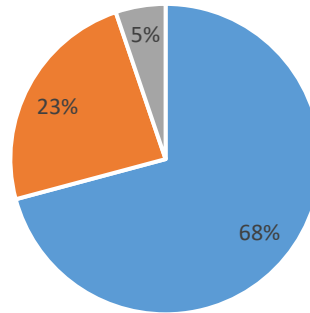

Students Employability Survey 2021

Percentage of School Wise Responses

- Dr Hasan Murad School of Management (HSM)/ SBE
- Institute of Aviation Studies
- Institute of Islamic Banking
- Institute of Liberal Arts
- School of Architecture and Planning
- School of Commerce and Accountancy
- School of Design and Textiles
- School of Engineering
- School of Food and Agricultural Sciences
- School of Governance and Society
- School of Health Sciences
- School of Law and Policy
- School of Media and Communication Studies
- School of Professional Advancement
- School of Professional Psychology
- School of Science
- School of Social Sciences and Humanities
- School of Systems and Technology

Students Employability Survey 2021

Student's Gender:

Students Employability Survey 2021

In how much time student gets the job after graduation?

■ Within 6 months ■ Within 9 months ■ Within 12 months

Percentage of getting the job after graduation?