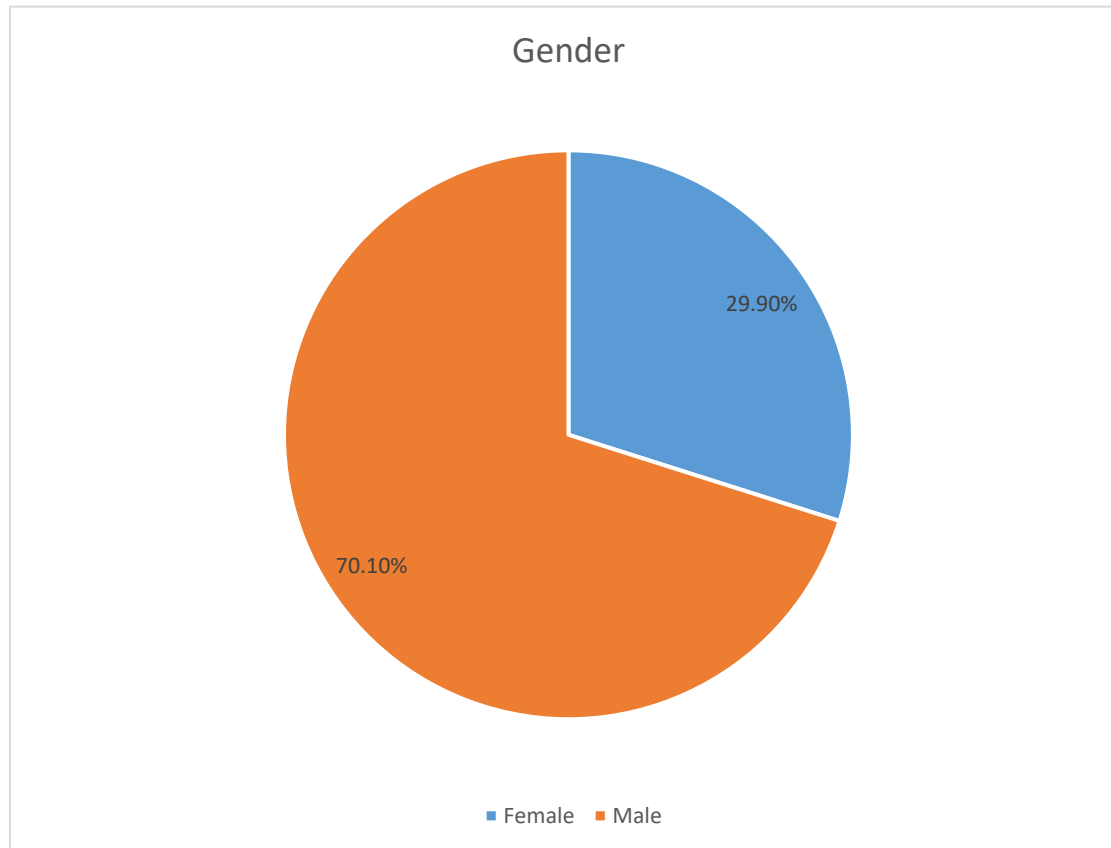

Students Employability Survey 2021

Percentage of School Wise Responses

- Dr Hasan Murad School of Management (HSM)/ SBE
- Institute of Aviation Studies
- Institute of Islamic Banking
- Institute of Liberal Arts
- School of Architecture and Planning
- School of Commerce and Accountancy
- School of Design and Textiles
- School of Engineering
- School of Food and Agricultural Sciences
- School of Governance and Society
- School of Health Sciences
- School of Law and Policy
- School of Media and Communication Studies
- School of Professional Advancement
- School of Professional Psychology
- School of Science
- School of Social Sciences and Humanities
- School of Systems and Technology

Students Employability Survey 2021

Student's Gender:

Students Employability Survey 2021

In how much time student gets the job after graduation?

■ Within 6 months ■ Within 9 months ■ Within 12 months

Percentage of getting the job after graduation?