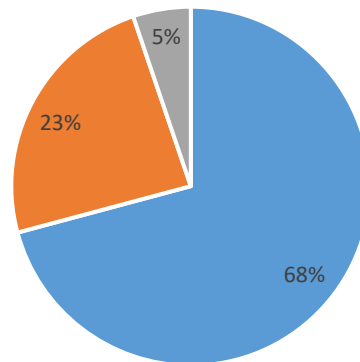

Students Employability Survey 2021

Student's Gender:

Students Employability Survey 2021

In how much time student gets the job after graduation?

■ Within 6 months ■ Within 9 months ■ Within 12 months

Percentage of getting the job after graduation?