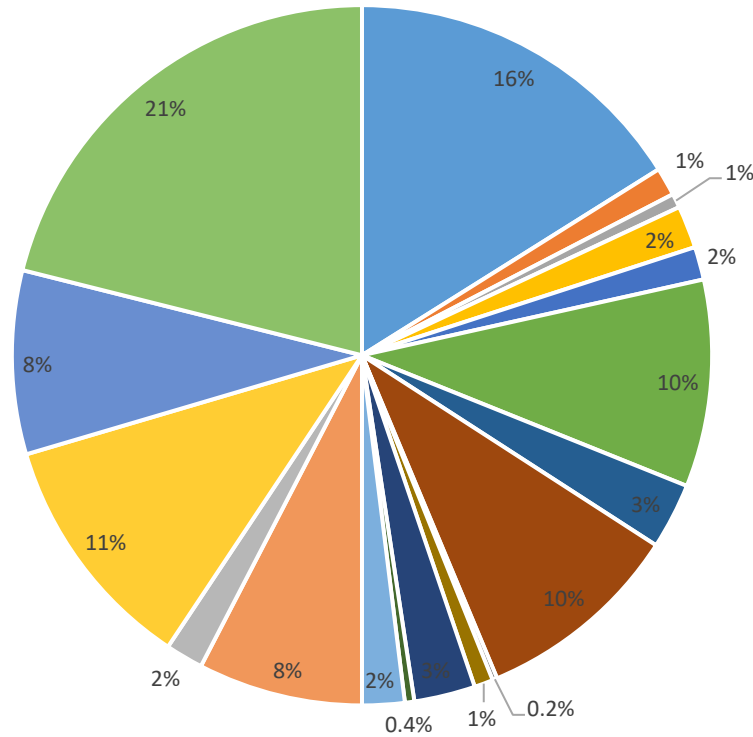

Students Employability Survey 2021

Percentage of School Wise Responses

- Dr Hasan Murad School of Management (HSM)/ SBE
- Institute of Aviation Studies
- Institute of Islamic Banking
- Institute of Liberal Arts
- School of Architecture and Planning
- School of Commerce and Accountancy
- School of Design and Textiles
- School of Engineering
- School of Food and Agricultural Sciences
- School of Governance and Society
- School of Health Sciences
- School of Law and Policy
- School of Media and Communication Studies
- School of Professional Advancement
- School of Professional Psychology
- School of Science
- School of Social Sciences and Humanities
- School of Systems and Technology

Students Employability Survey 2021

Student's Gender:

Students Employability Survey 2021

In how much time student gets the job after graduation?

■ Within 6 months ■ Within 9 months ■ Within 12 months

Percentage of getting the job after graduation?